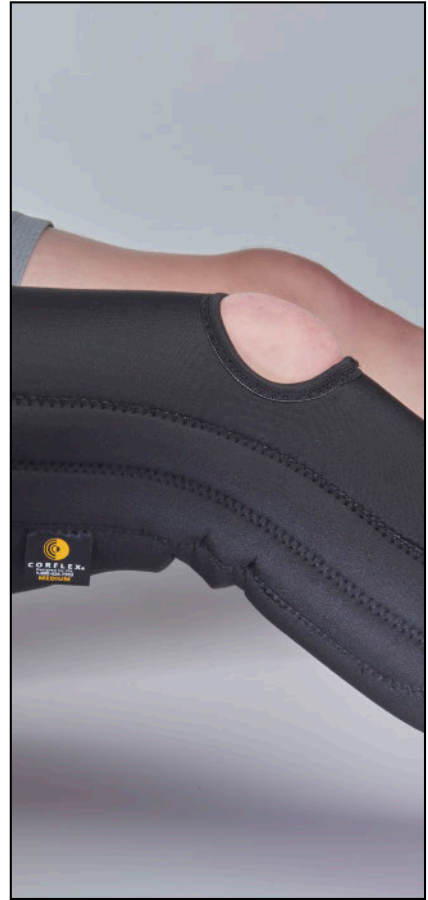

The sleeve is manufactured from CoolTex Ag fabric to allow for easy flow of air, transfer of moisture and antimicrobial protection. Lightweight and breathable material allows for greater comfort during extended wear. Available in both open and closed popliteal, in eight sizes, XS through 4XL.

**Cool Airflow In**      **Heat and Perspiration Out**

**Antimicrobial Silver Lining**

**CoolTex™ Ag**  
Freshness is in the Silver Lining

- A fighting layer of defense that continuously inhibits the growth of microbes, helping fabrics last longer and limiting odor formation.
- Breathable, open-mesh design promotes the transfer of heat and moisture away from the skin keeping you cool and dry.
- Nylon and spandex yarns combine to deliver superior compression and support while being extremely lightweight.

#### ADDITIONAL FEATURES:

- 13" sleeve provides support and compression for the knee with flex stays to prevent roll-over; open patella aids in tracking
- Indicated for moderate knee strains or sprains, knee injuries, arthritis and post-op rehab
- Manufactured from antimicrobial CoolTex Ag, a lightweight, breathable neoprene alternative; plastic flex stays

# CoolTex™ Ag 13" Knee Sleeve with Stays

Open popliteal design promotes greater comfort, especially during activities that involve frequent knee flexion (also available in closed popliteal).

Brace tabs assist with application and adjustment during wear.