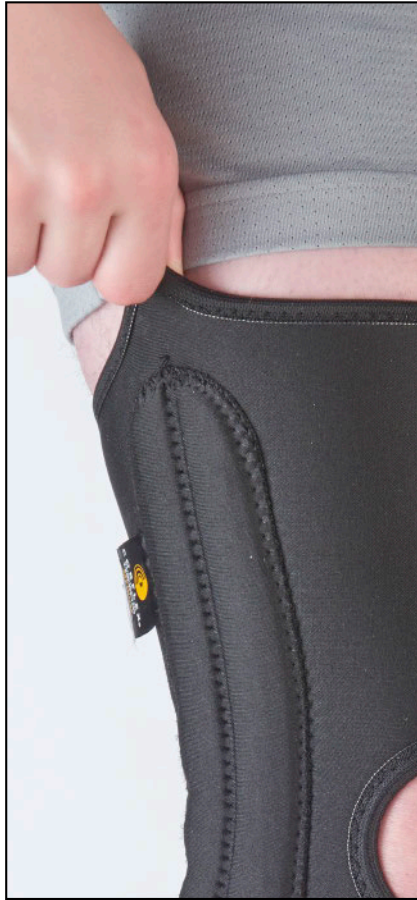

The sleeve is manufactured from CoolTex Ag fabric to allow for easy flow of air, transfer of moisture and antimicrobial protection. Lightweight and breathable material allows for greater comfort during extended wear. Available in both open and closed popliteal, in eight sizes, XS through 4XL.

**Cool Airflow In**      **Heat and Perspiration Out**

**Antimicrobial Silver Lining**

**CoolTex™ Ag**  
Freshness is in the Silver Lining

- A fighting layer of defense that continuously inhibits the growth of microbes, helping fabrics last longer and limiting odor formation.
- Breathable, open-mesh design promotes the transfer of heat and moisture away from the skin keeping you cool and dry.
- Nylon and spandex yarns combine to deliver superior compression and support while being extremely lightweight.

#### ADDITIONAL FEATURES:

- 13" sleeve provides support and compression for the knee with flex stays to prevent roll-over; open patella aids in tracking
- Indicated for moderate knee strains or sprains, knee injuries, arthritis and post-op rehab
- Manufactured from antimicrobial CoolTex Ag, a lightweight, breathable neoprene alternative; plastic flex stays

# CoolTex™ Ag 13" Knee Sleeve with Stays

Open popliteal design promotes greater comfort, especially during activities that involve frequent knee flexion (also available in closed popliteal).

Brace tabs assist with application and adjustment during wear.